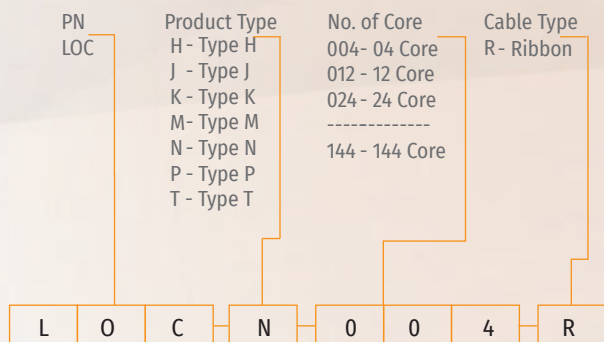

Ordering Information

*Ordering information example