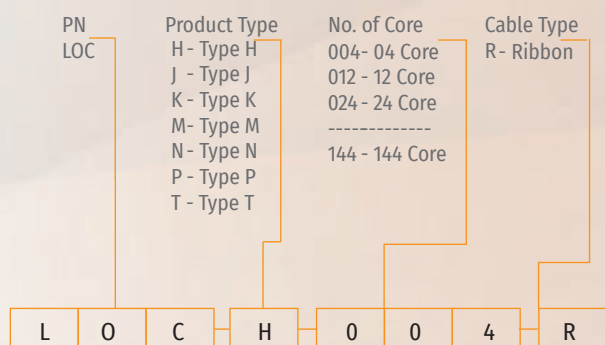

Ordering Information

*Ordering information example