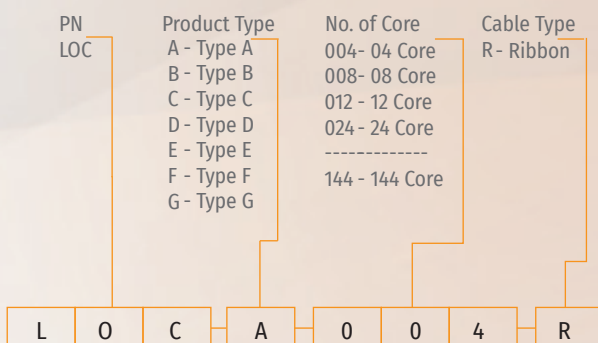

Ordering Information

*Ordering information example