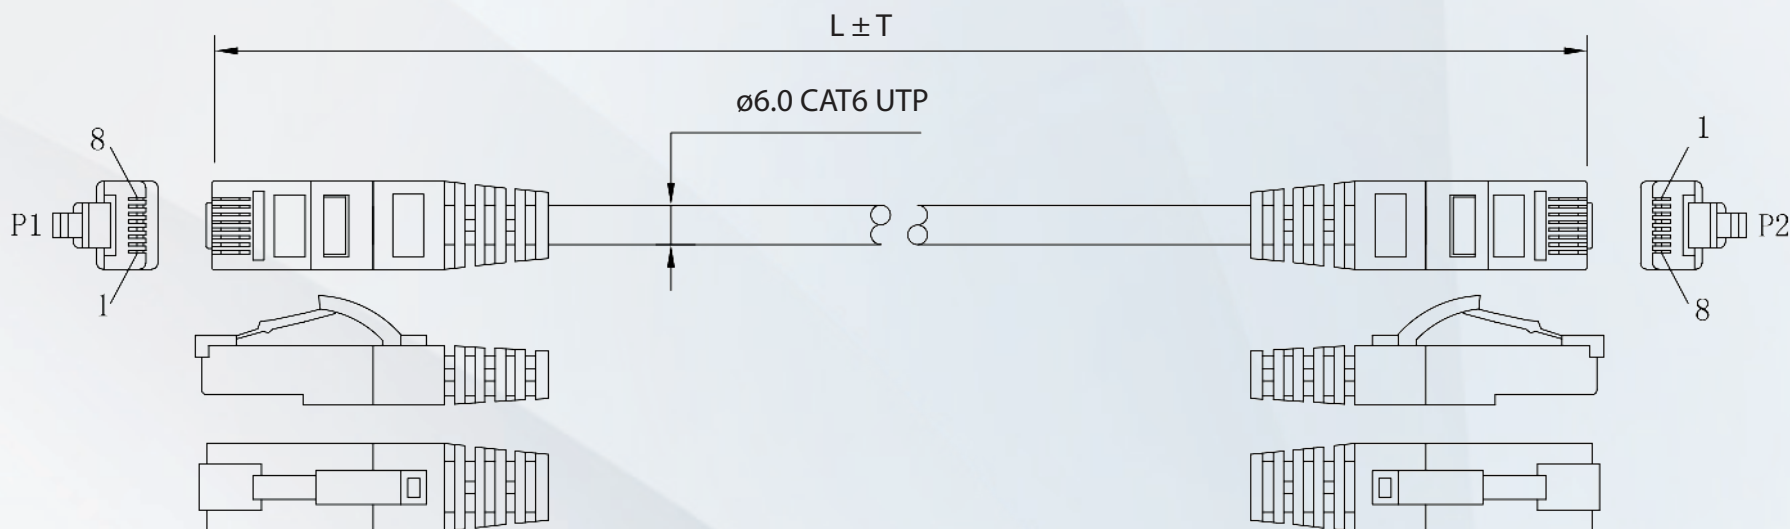

Order Information: LIGC6-UTP-8P8C-x

x = Length

- 001 1M

- 0015 1.5M

- 0990 99m

WIRE CONNECTION

| WIRE COLOR | P1 | PAIRS | P2 | WIRE COLOR |
|--------------|----|-------|----|--------------|
| WHITE/ORANGE | 1 | - | 1 | WHITE/ORANGE |
| ORANGE | 2 | - | 2 | ORANGE |
| WHITE/GREEN | 3 | - | 3 | WHITE/GREEN |
| BLUE | 4 | - | 4 | BLUE |
| WHITE/BLUE | 5 | - | 5 | WHITE/BLUE |
| GREEN | 6 | - | 6 | GREEN |
| WHITE/BROWN | 7 | - | 7 | WHITE/BROWN |
| BROWN | 8 | - | 8 | BROWN |

REMARK:

1.CABLE:UTP CAT. 6 CABLE.4P*23AWG.

JACKET PVC:BLUE

AMBIENT TEMPERATURE: -20 TO+ 60 DEGREES.

2.CONN. :P1 & P2: 8P8C PLUG, LONG BODY, DOUBLE LAY,
GOLD PLATED 50U THE NUMBER OF INSERTIONS IS 750

3.ALL HOOD: MOLDED PVC.