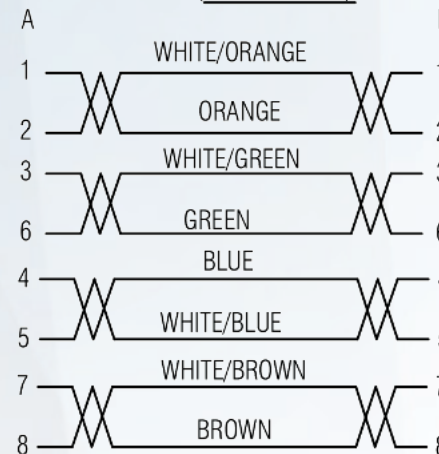

Order Information: LIGC5E-UTP-8P8C-x

x = Length

- 001 1M
 - 0015 1.5M

 - 0990 99m

L ± T

PIN OUT (T568B WIRING)

REMARK:

- 1.CABLE:UTP CAT5e CABLE.4P*24AWG(7/0. 18BC)/
 LZSH JACKET :GRAY / OD: 5. 3±0. 20MM.
- 2.CONN. : PI & P2: 8P8C PLUG, LONG BODY, GOLD PLATED 3U
- 3.CABLE ASS'Y MUST PASS CONTINUITY TEST