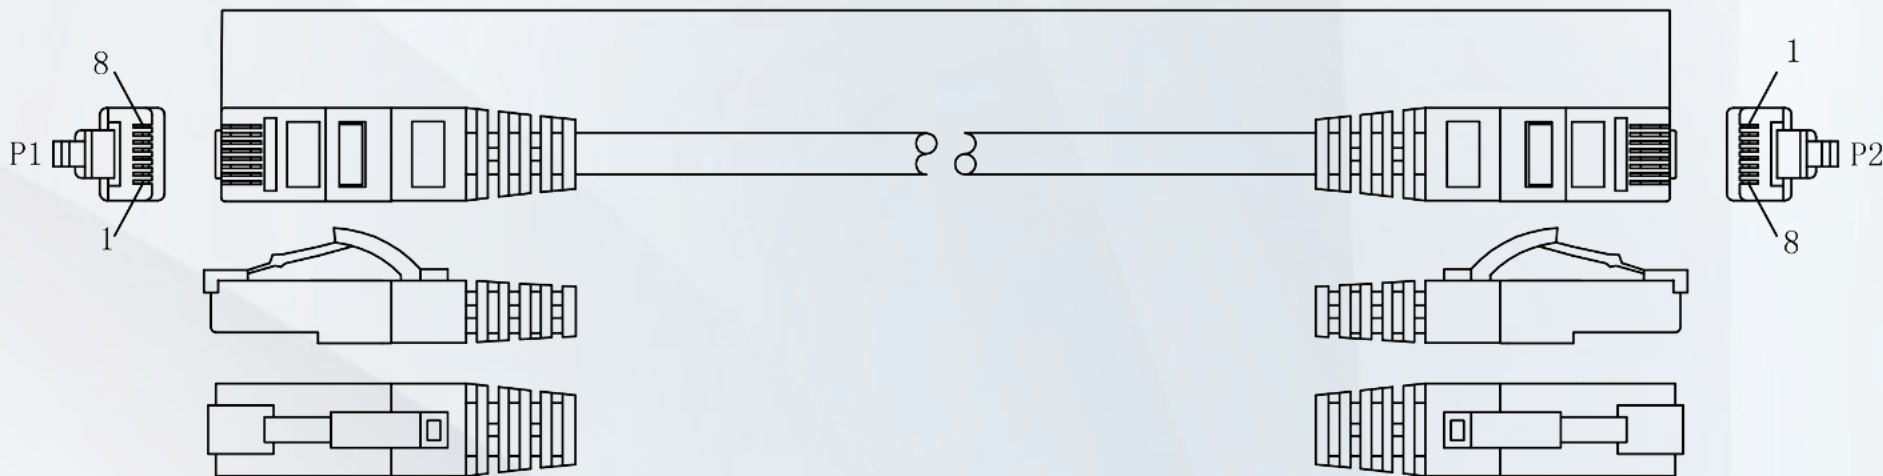

Order Information: LIGC5E-UTP-8P8C-x

x = Length

- 001 1M
 - 0015 1.5M

 - 0990 99m

L ± T

PIN OUT (T568B WIRING)

REMARK:

- 1.CABLE:UTP CAT5e CABLE.4P*24AWG(7/0. 18BC)/
 LZSH JACKET :GRAY / OD: 5. 3±0. 20MM.
- 2.CONN. : PI & P2: 8P8C PLUG, LONG BODY, GOLD PLATED 3U
- 3.CABLE ASS'Y MUST PASS CONTINUITY TEST