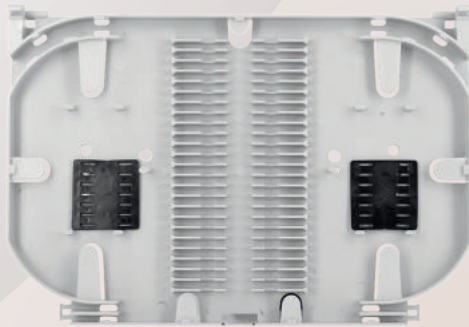

LST Series Universal Splices Tray - LSTC

Features

- Stackable design
- Upto 48 spliced fibers
- Loose tube clamps incorporated in the tray design
- Dimension: (L)150X (W)220X (H)13 mm
- Weight: 122(g)

Product Gallery

Ordering Information

* Ordering Code Example