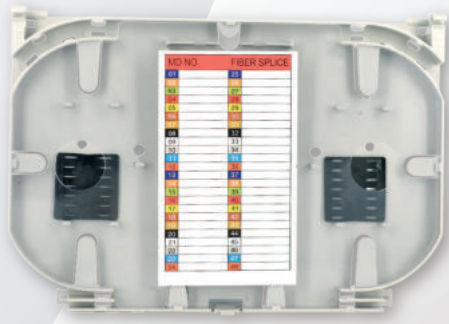

## LST Series Universal Splices Tray - LSTC

### Features

- Stackable design
- Upto 48 spliced fibers
- Loose tube clamps incorporated in the tray design
- Dimension: (L)150X (W)220X (H)13 mm
- Weight: 122(g)