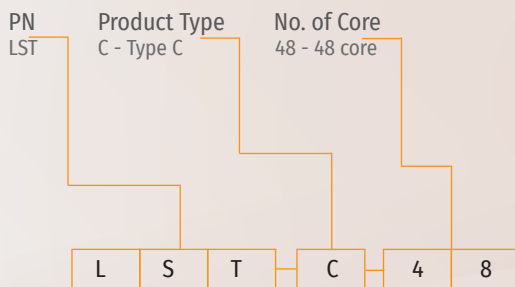

Ordering Information

* Ordering Code Example