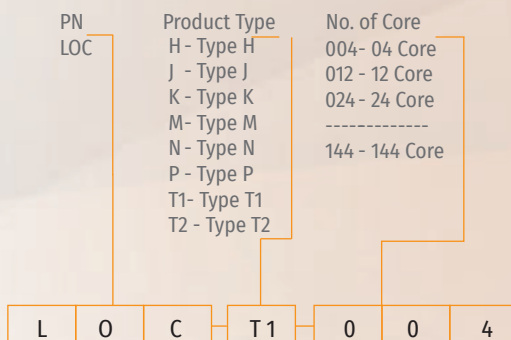

Ordering Information

*Ordering information example