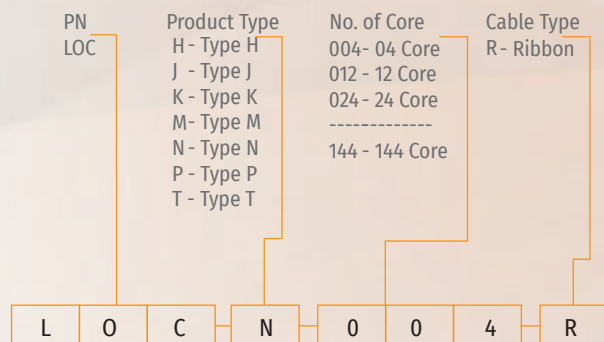

Ordering Information

*Ordering information example