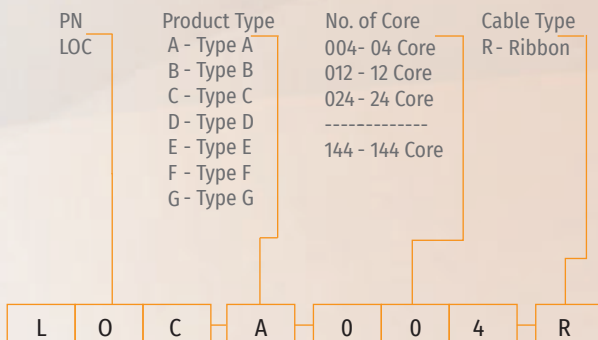

Ordering Information

*Ordering information example