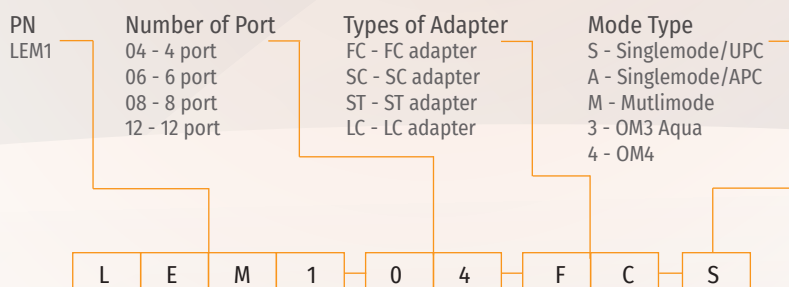

*Ordering information example