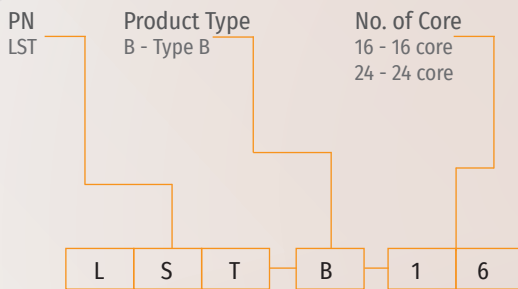

Ordering Information

* Ordering Code Example