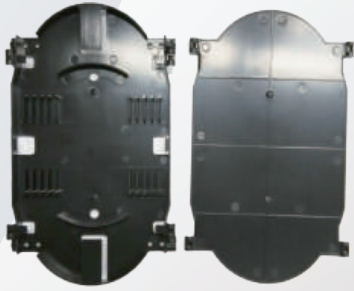

## LST Series Universal Splices Tray - LSTB

### Features

- Stackable design
- Upto 24 spliced fibers
- Loose tube clamps incorporated in the tray design
- Working temperature: -10°C to +65°C
- Dimension:(L)180mm X (W)108mm X (H)14mm
- Weight:200(g)