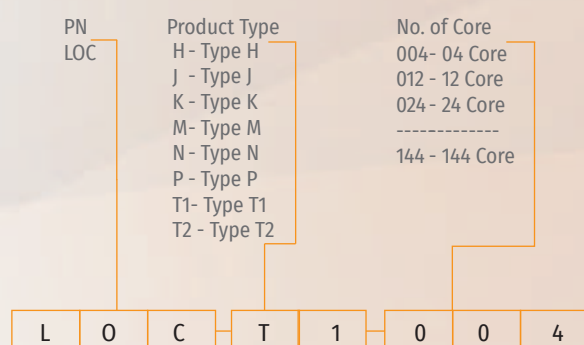

Ordering Information

*Ordering information example