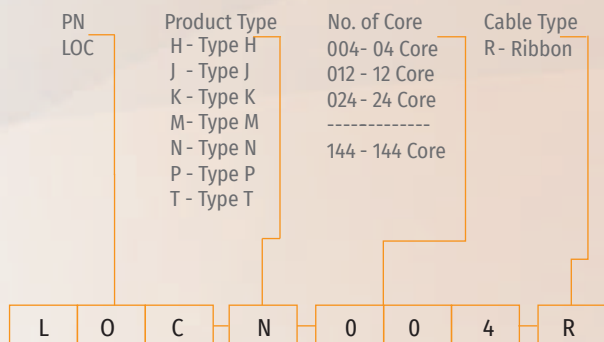

Ordering Information

*Ordering information example